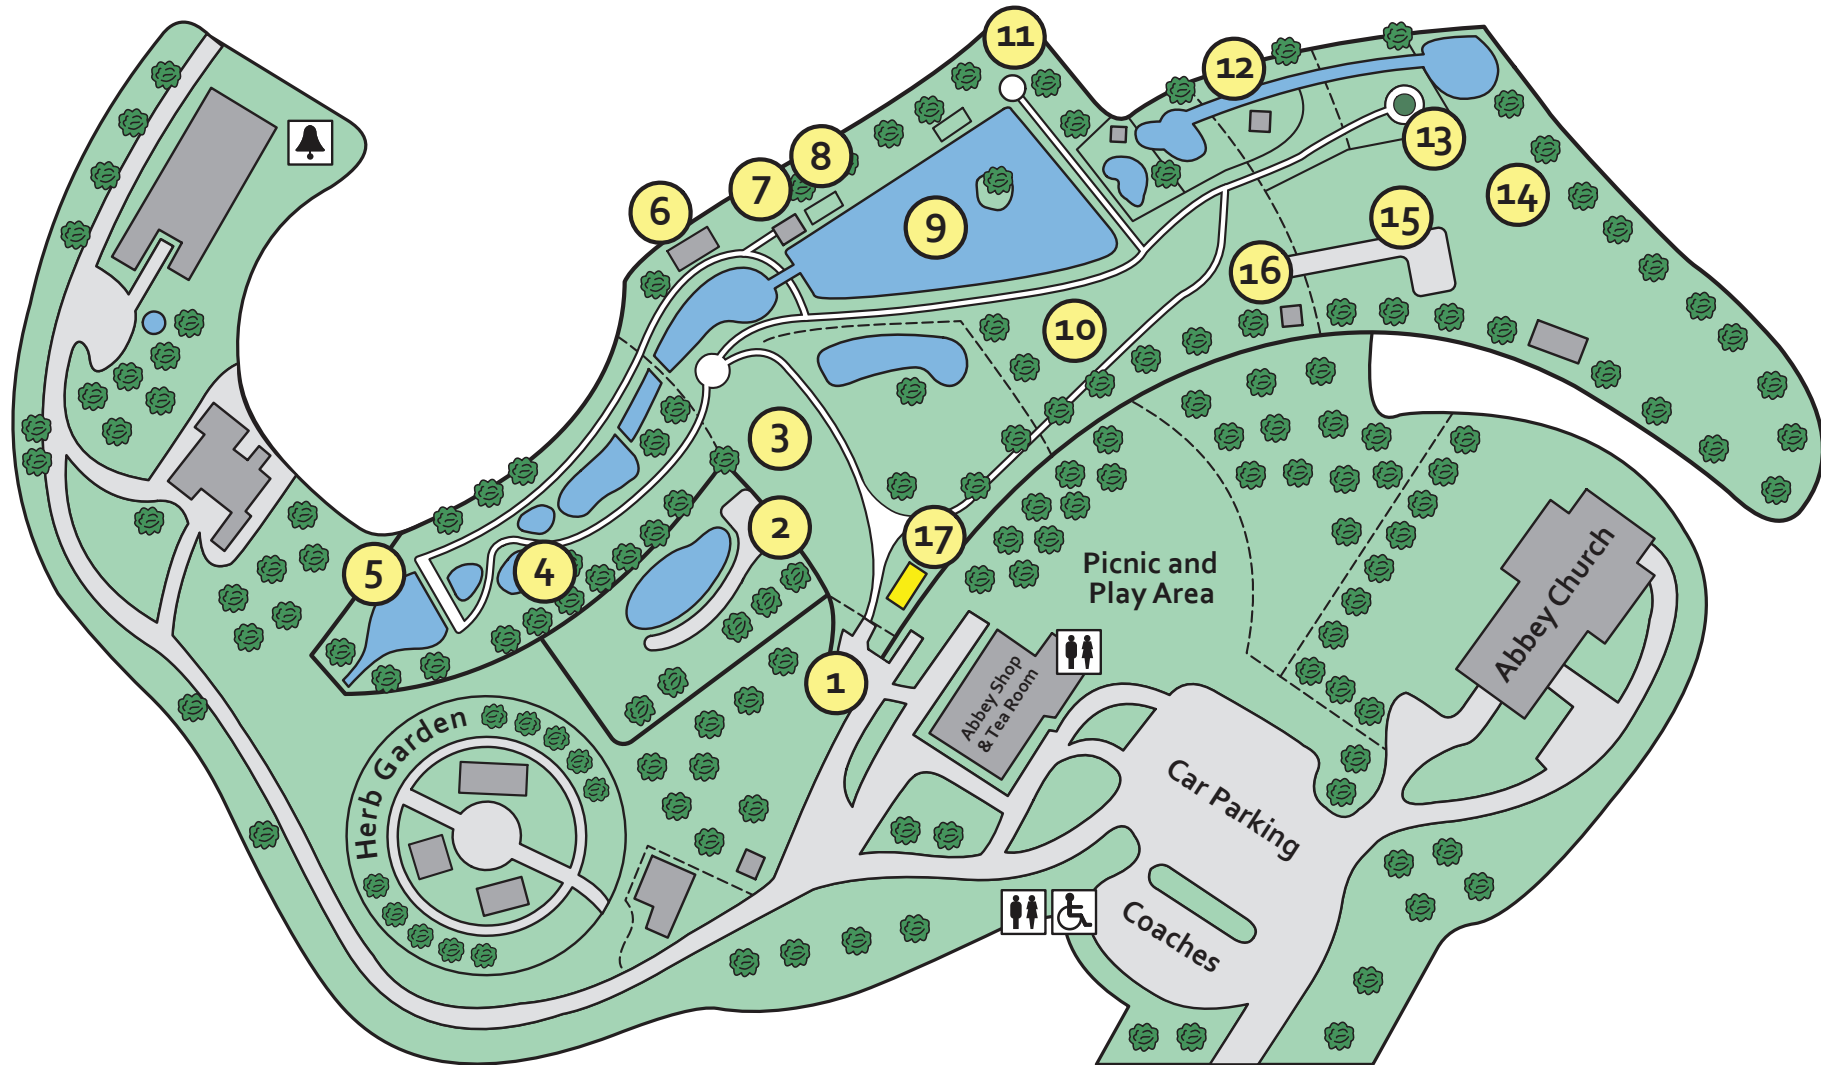

PARK PLAN

THE BIRD & DEER PARK
— PRINKNASH —

- 1. Entrance
- 2. Reindeer Enclosure
- 3. Peacocks
- 4. Golden Wood

- 5. Monks Fishpond
- 6. Miniature Donkeys
- 7. Picnic Area
- 8. Wendy House

- 9. Water Fowl
- 10. Tame Fallow Deer
- 11. Domed Aviary
- 12. Pygmy Goats

- 13. Water Garden & Aviary
- 14. Wild Deer Enclosure
- 15. Fort Aviary & Garden
- 16. Castle Shelter

- 17. Pocket Money Shop